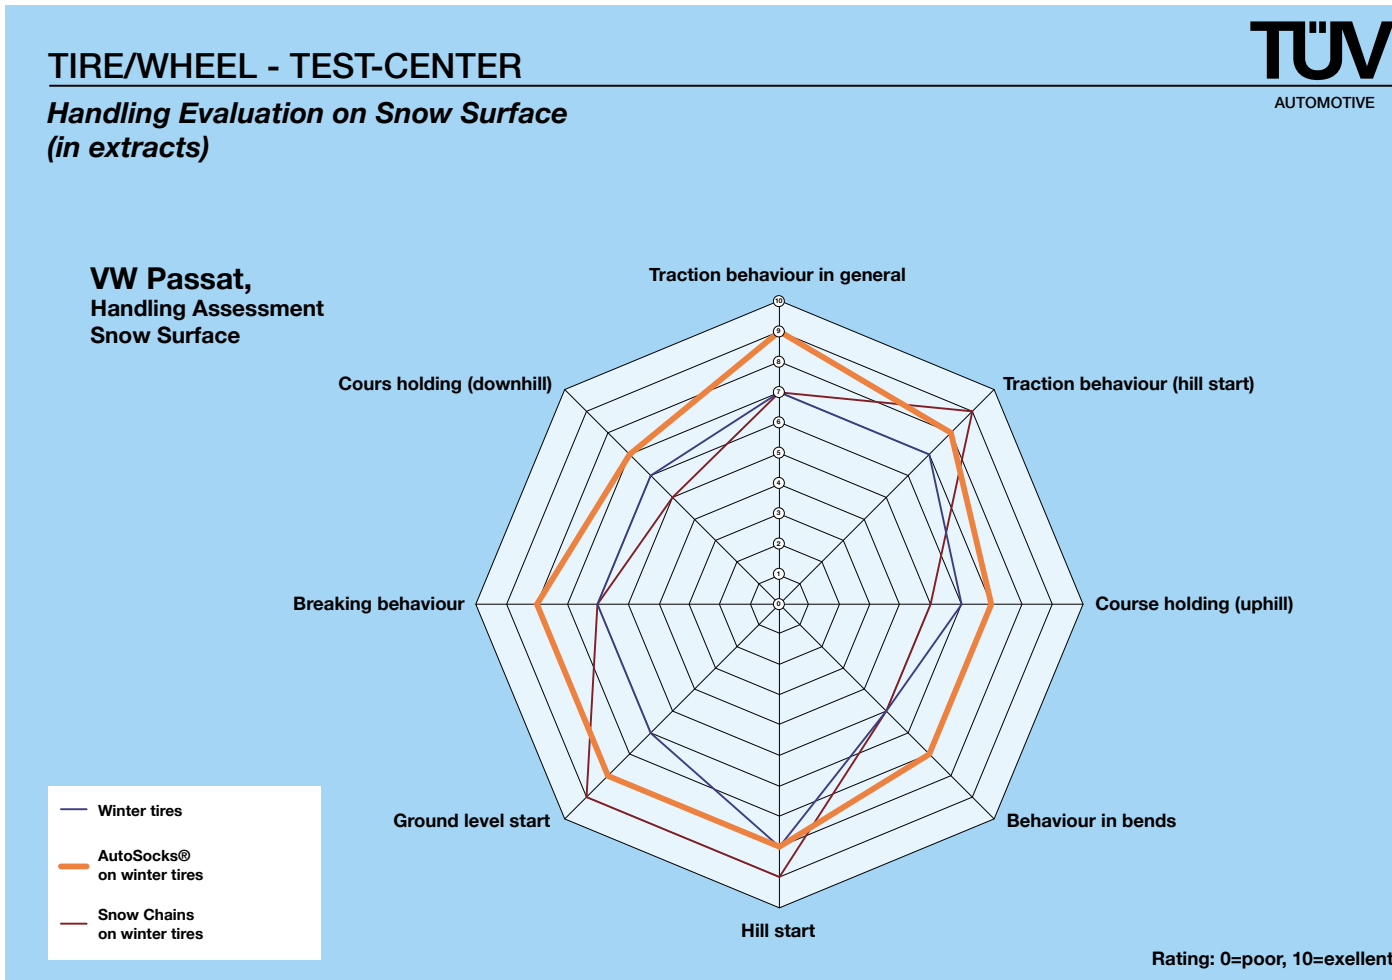

Grip on snow

Grip on ice

Grip on ice

TIRE/WHEEL - TEST-CENTER

*Test Results On Ice Surface
(in extracts)*

Mercedes C-Class, Deceleration [%]
Ice surface, 20 km/h to 5 km/h