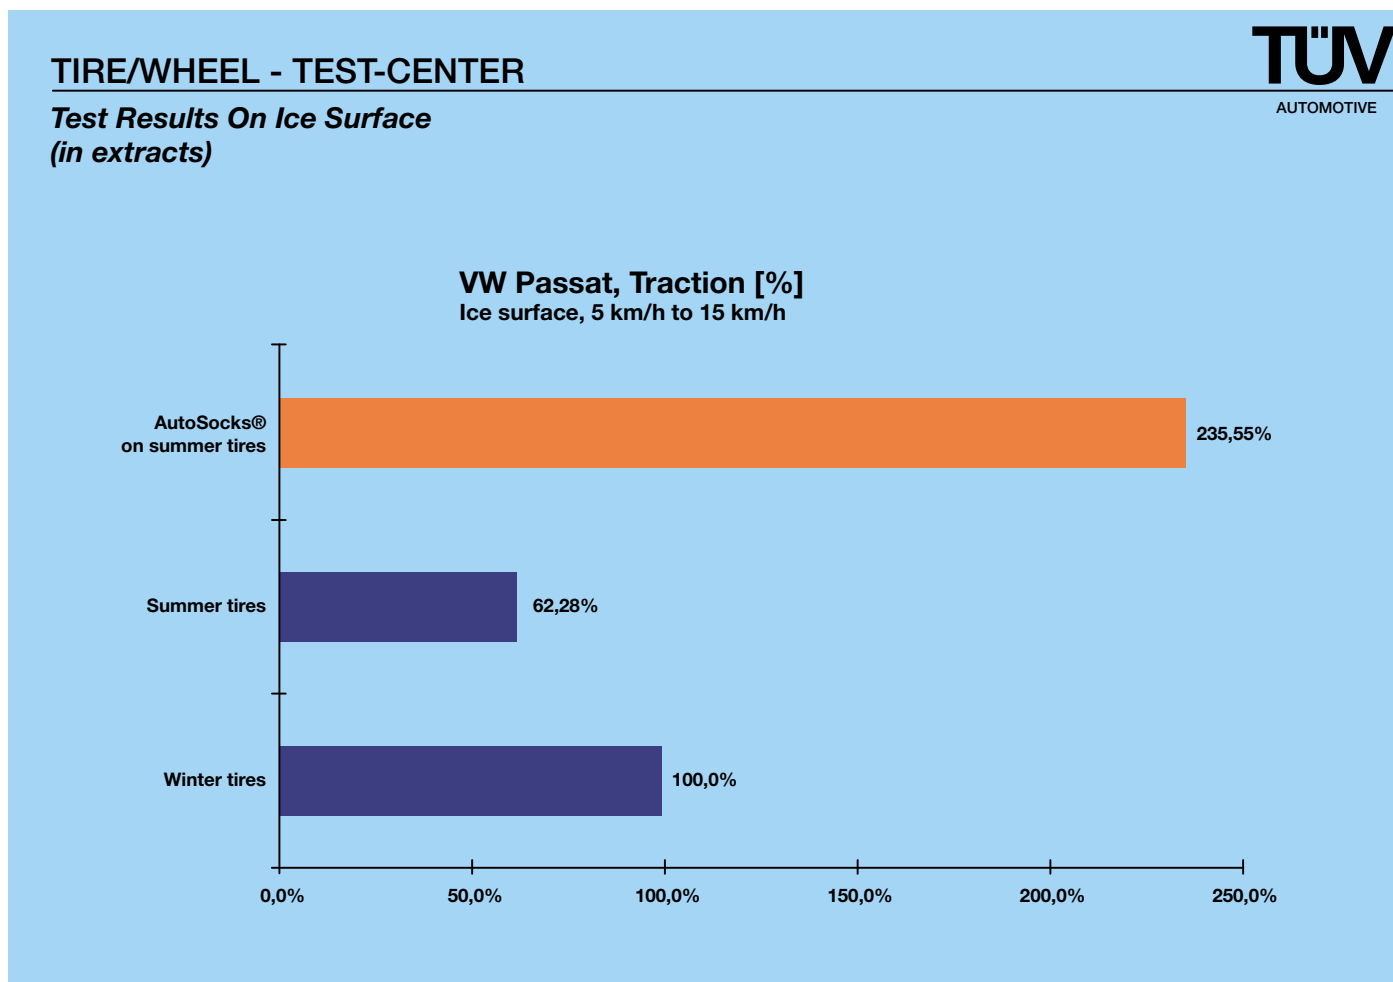

Grip on snow

Grip on ice

Grip on ice

TIRE/WHEEL - TEST-CENTER

*Test Results On Ice Surface
(in extracts)*

Mercedes C-Class, Deceleration [%]
Ice surface, 20 km/h to 5 km/h